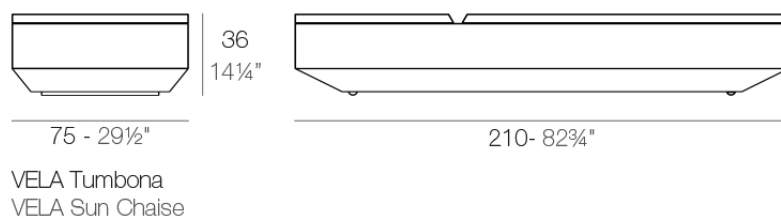

Info

Description

Made of polyethylene resin by rotational moulding. 100% Recyclable. Item suitable for indoor and outdoor use. Available in different finishes.

Weight: 42.66 Kg

Finishes

finishes

BASIC

Ref. 54034