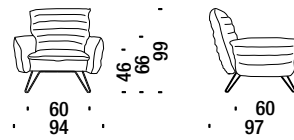

Cloudscape Chair fibra

DL0F55

5,8mt. 9,3m² 1m³ 35Kg

Cloudscape Chair goose down

Cloudscape Chair piuma

DL0F05

5,8mt. 9,3m² 1m³ 36Kg

Cloudscape Chair Patchwork fiber

Cloudscape Chair Patchwork fibra

DL0F25

1m³ 35Kg

Cloudscape Chair Patchwork goose down

Cloudscape Chair Patchwork piuma

DL0F26

1m³ 36Kg

1 seater sofa fiber

Divano 1 posto fibra

DL8F0A

■ 9,4mt. ★ 17,8m² □ 1,2m³ 🧑 52Kg

2 seater sofa fiber

Divano 2 posti fibra

DL8F0B

■ 15,4mt. ★ 29m² □ 1,8m³ 🧑 90Kg

3 seater sofa fiber