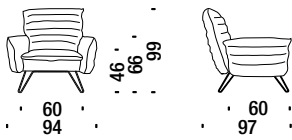

Cloudscape Chair Patchwork fiber

Cloudscape Chair Patchwork fibra

DL0F25

1m³ 35Kg