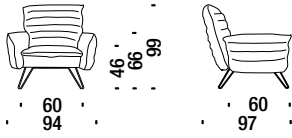

Cloudscape Chair fibra

DL0F55

5,8mt. 9,3m² 1m³ 35Kg

Cloudscape Chair goose down

Cloudscape Chair piuma

DL0F05

5,8mt. 9,3m² 1m³ 36Kg

Cloudscape Chair Patchwork fiber