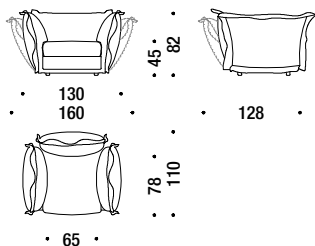

Cloudscape Chair fibra

DL0F55

5,8mt. 9,3m² 1m³ 35Kg

Cloudscape Chair goose down

Cloudscape Chair piuma

DL0F05

5,8mt. 9,3m² 1m³ 36Kg

Cloudscape Chair Patchwork fiber

Cloudscape Chair Patchwork fibra

DL0F25

1m³ 35Kg

Cloudscape Chair Patchwork goose down

Cloudscape Chair Patchwork piuma

DL0F26

1m³ 36Kg

1 seater sofa fiber

Divano 1 posto fibra

DL8F0A

■ 9,4mt. ★ 17,8m² □ 1,2m³ 🧑 52Kg

2 seater sofa fiber

Divano 2 posti fibra

DL8F0B

■ 15,4mt. ★ 29m² □ 1,8m³ 🧑 90Kg

3 seater sofa fiber